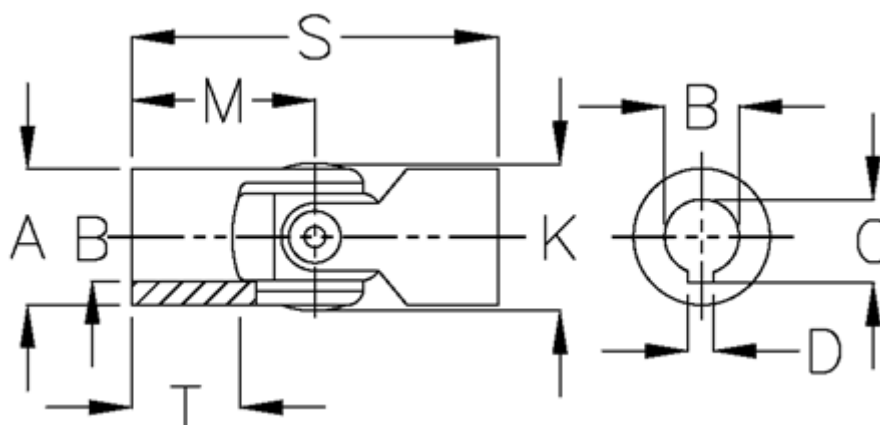

Article number: 07725403

Description: Single cross joint w/slide bearing
0.725.403

Measures

A	= 25
B H7	= 16
C	= 18.3
D	= 5
K	= 26.5
M	= 37
MD max N m	= 30
s	= 74

T = 22